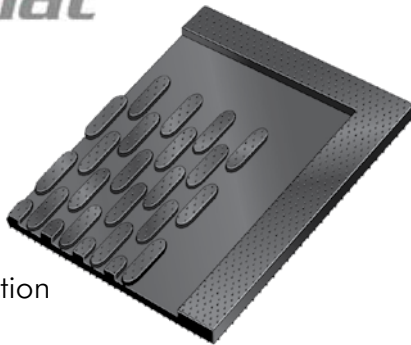

Dirt **Stopper** scraper mat

FEATURES and BENEFITS

- For Heavy Traffic Areas
- Ideal Scraping Action
- Non-Skid Backing
- Ideal for Outdoor Use
- Rugged Rubber Construction
- Easy to Clean

SIZES:

- 3' x 5'
- 4' x 6'

**Cleated Surface
for Slip Resistance**

**STOPS
DIRT
AT THE
DOOR**

 **AMERICO**

6224 North Main Street • Acworth, GA 30101
www.americomfg.com
phone 800.241.9902 • fax 888.241.9903